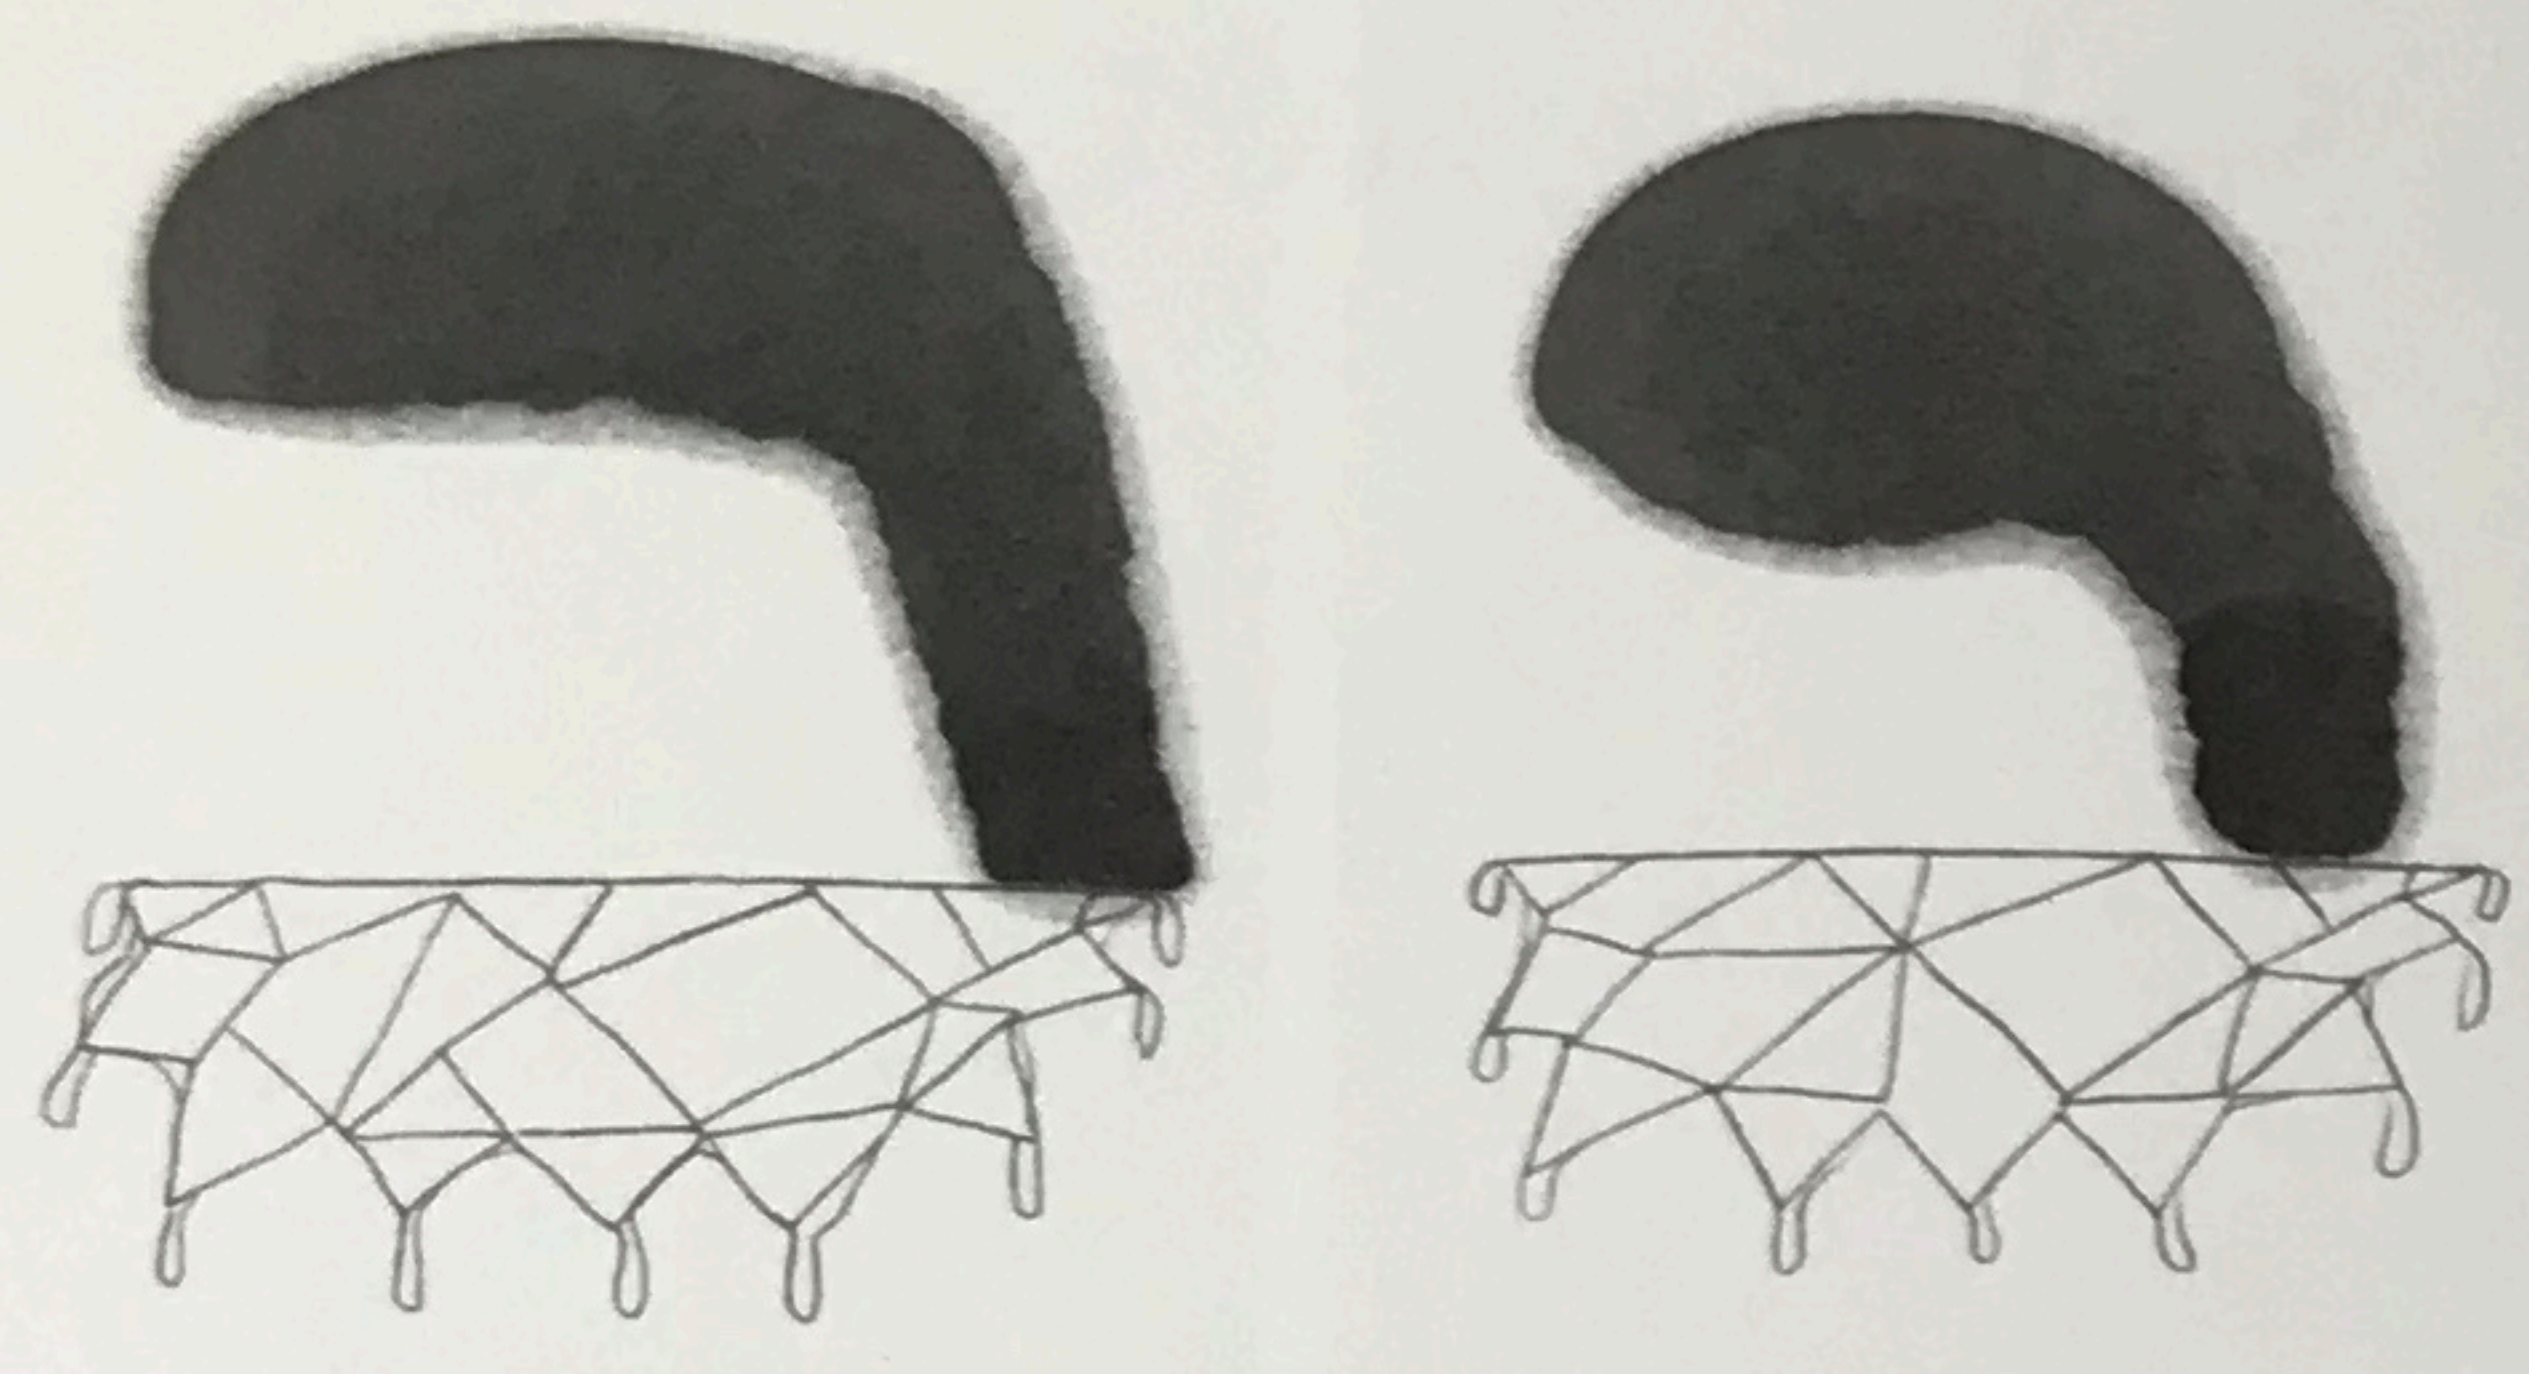

~ Petra Schweifer ~

right: hinter den Stoffen, 2015, oil, china ink, crayon, pencil on paper/linen, 150 x 140 cm
left: on the other side of the hand, 2016, carbon paper, permanent ink on paper, 18 x 14 cm, series of 110 (for theoral: oral music histories and interesting interviews) / exhibition view: Geheimes, Dunkles, 2016, Galerie Straihammer und Seidenschwann, Vienna

right: oben schaut man am Tag nie genau hin, 2015, oil, graphite on paper/linen, 150 x 140 cm
left: promising us hell, 2013, oil, tempera, crayon, pencil on paper/linen, 145 x 155 cm / The valley of a desk (excerpt), 2015, oil, carbon paper, tempera, china ink on cardboard, each approx. 14 x 21,6 cm