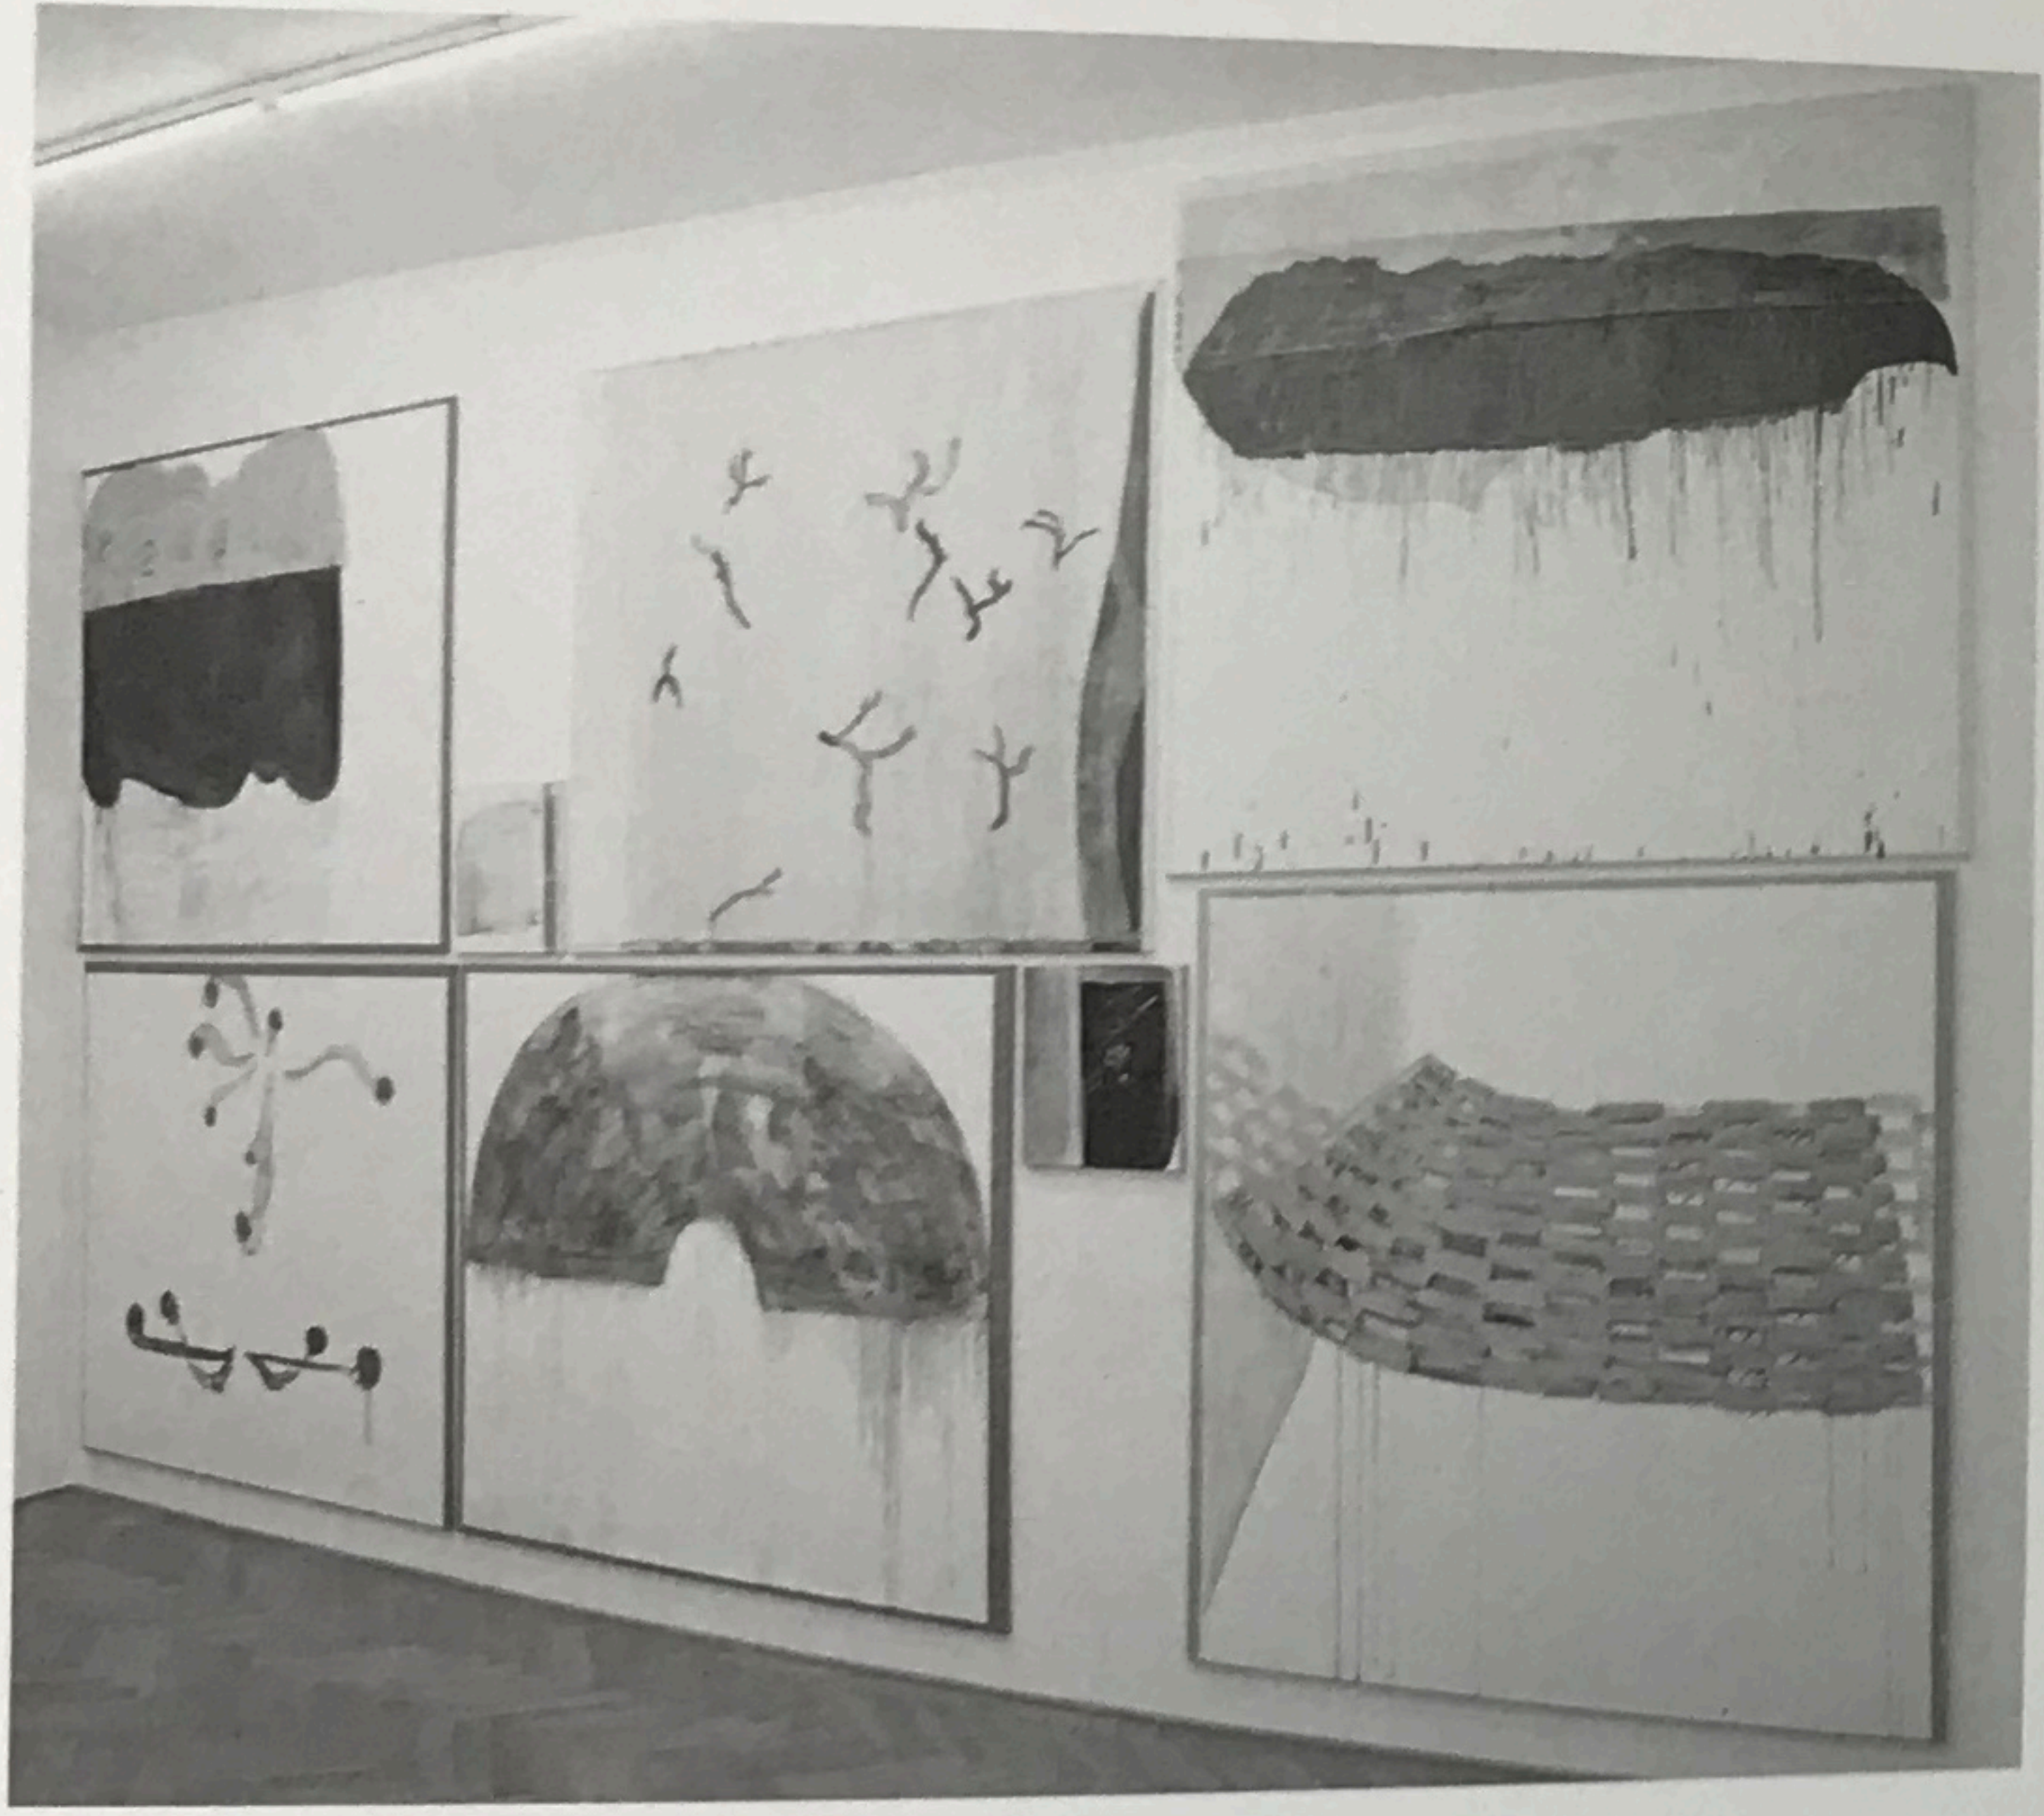

~ Petra Schweifer ~

right: hinter den Stoffen, 2015, oil, china ink, crayon, pencil on paper/linen, 150 x 140 cm
left: on the other side of the hand, 2016, carbon paper, permanent ink on paper, 18 x 14 cm, series of 110 (for theoral: oral music histories and interesting interviews) / exhibition view: Geheimes, Dunkles, 2016, Galerie Straihammer und Seidenschwann, Vienna

right: oben schaut man am Tag nie genau hin, 2015, oil, graphite on paper/linen, 150 x 140 cm
left: promising us hell, 2013, oil, tempera, crayon, pencil on paper/linen, 145 x 155 cm / The valley of a desk (excerpt), 2015, oil, carbon paper, tempera, china ink on cardboard, each approx. 14 x 21,6 cm

right: eine Schärfe an den Rändern (der länger werdenden Schatten), 2014, oil, tempera, crayon on paper/linen, 155 x 140 cm
left: exhibition view: Künstlerhauspassage, 2013, Vienna

right: Horizont wurde geknackt, 2014, oil, tempera, crayon paper/linen, 145 x 155 cm

left: Vierer, 2012, oil, tempera, crayon, pencil on canvas, 30 x 30 cm / leise kriechen, 2010, oil, crayon on paper, approx. 160 x 150 cm

right: gelber Mantel, 2012, oil, tempera, pencil on paper/linen, 155 x 150 cm
 left: drawings, 2013/2012, pencil on paper, approx. 28 x 21 cm