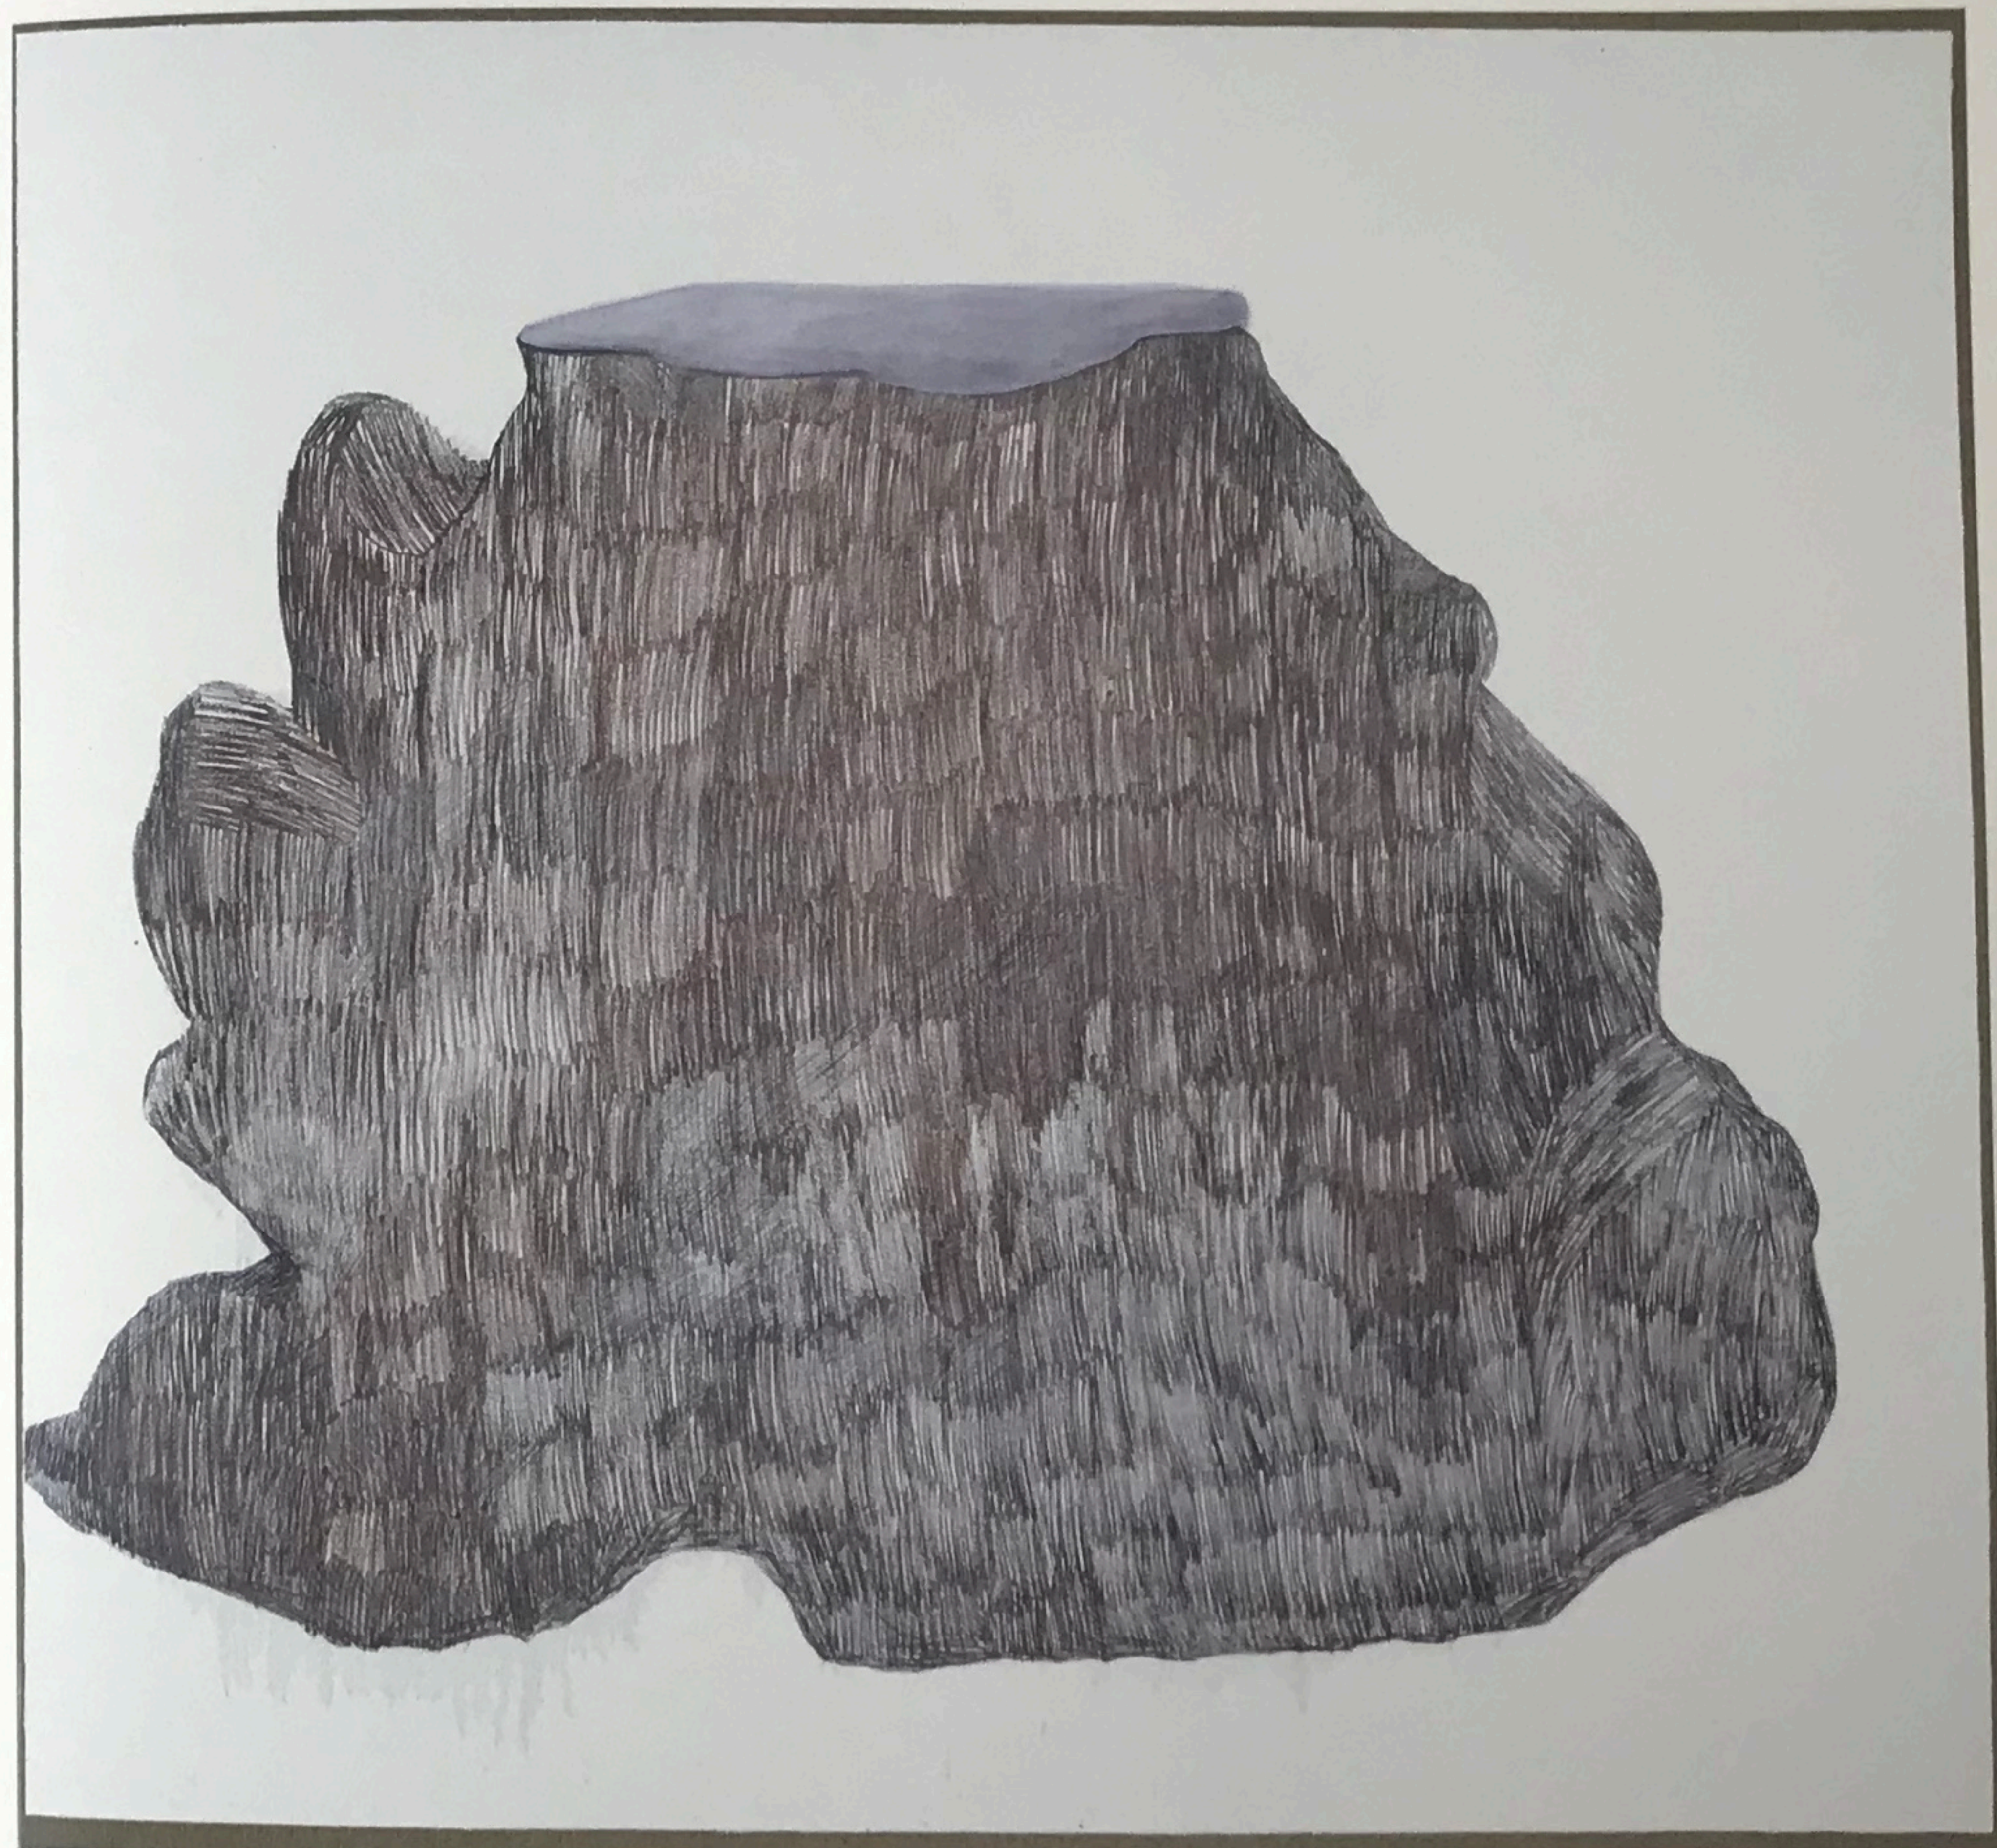

~ Petra Schweifer ~

right: hinter den Stoffen, 2015, oil, china ink, crayon, pencil on paper/linen, 150 x 140 cm
left: on the other side of the hand, 2016, carbon paper, permanent ink on paper, 18 x 14 cm, series of 110 (for theoral: oral music histories and interesting interviews) / exhibition view: Geheimes, Dunkles, 2016, Galerie Straihammer und Seidenschwann, Vienna

right: oben schaut man am Tag nie genau hin, 2015, oil, graphite on paper/linen, 150 x 140 cm
left: promising us hell, 2013, oil, tempera, crayon, pencil on paper/linen, 145 x 155 cm / The valley of a desk (excerpt), 2015, oil, carbon paper, tempera, china ink on cardboard, each approx. 14 x 21,6 cm

right: eine Schärfe an den Rändern (der länger werdenden Schatten), 2014, oil, tempera, crayon on paper/linen, 155 x 140 cm
left: exhibition view: Künstlerhauspassage, 2013, Vienna

right: Horizont wurde geknackt, 2014, oil, tempera, crayon paper/linen, 145 x 155 cm

left: Vierer, 2012, oil, tempera, crayon, pencil on canvas, 30 x 30 cm / leise kriechen, 2010, oil, crayon on paper, approx. 160 x 150 cm

right: gelber Mantel, 2012, oil, tempera, pencil on paper/linen, 155 x 150 cm
 left: drawings, 2013/2012, pencil on paper, approx. 28 x 21 cm