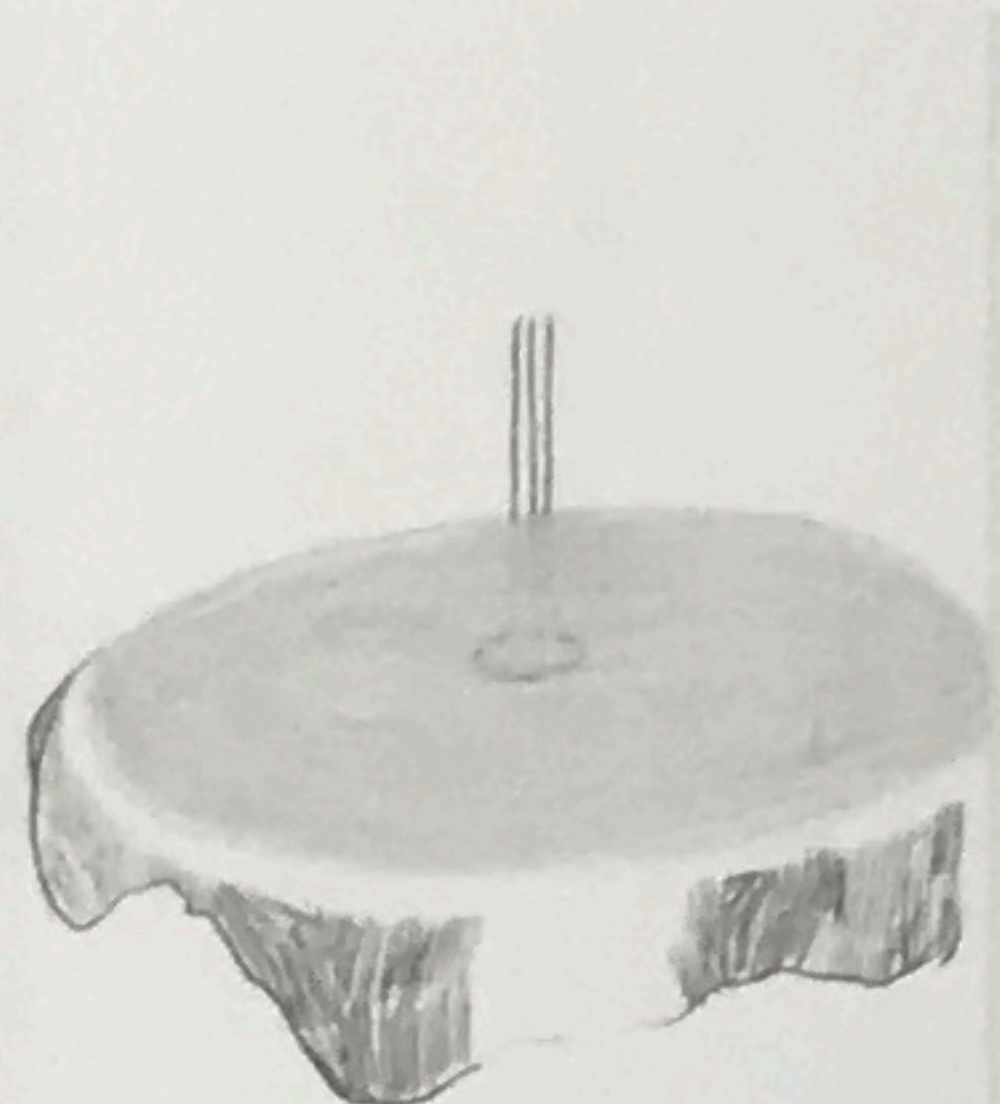

~ Petra Schweifer ~

right: hinter den Stoffen, 2015, oil, china ink, crayon, pencil on paper/linen, 150 x 140 cm
left: on the other side of the hand, 2016, carbon paper, permanent ink on paper, 18 x 14 cm, series of 110 (for theoral: oral music histories and interesting interviews) / exhibition view: Geheimes, Dunkles, 2016, Galerie Straihammer und Seidenschwann, Vienna

right: oben schaut man am Tag nie genau hin, 2015, oil, graphite on paper/linen, 150 x 140 cm
left: promising us hell, 2013, oil, tempera, crayon, pencil on paper/linen, 145 x 155 cm / The valley of a desk (excerpt), 2015, oil, carbon paper, tempera, china ink on cardboard, each approx. 14 x 21,6 cm

right: eine Schärfe an den Rändern (der länger werdenden Schatten), 2014, oil, tempera, crayon on paper/linen, 155 x 140 cm
left: exhibition view: Künstlerhauspassage, 2013, Vienna

right: Horizont wurde geknackt, 2014, oil, tempera, crayon paper/linen, 145 x 155 cm

left: Vierer, 2012, oil, tempera, crayon, pencil on canvas, 30 x 30 cm / leise kriechen, 2010, oil, crayon on paper, approx. 160 x 150 cm

right: gelber Mantel, 2012, oil, tempera, pencil on paper/linen, 155 x 150 cm
 left: drawings, 2013/2012, pencil on paper, approx. 28 x 21 cm