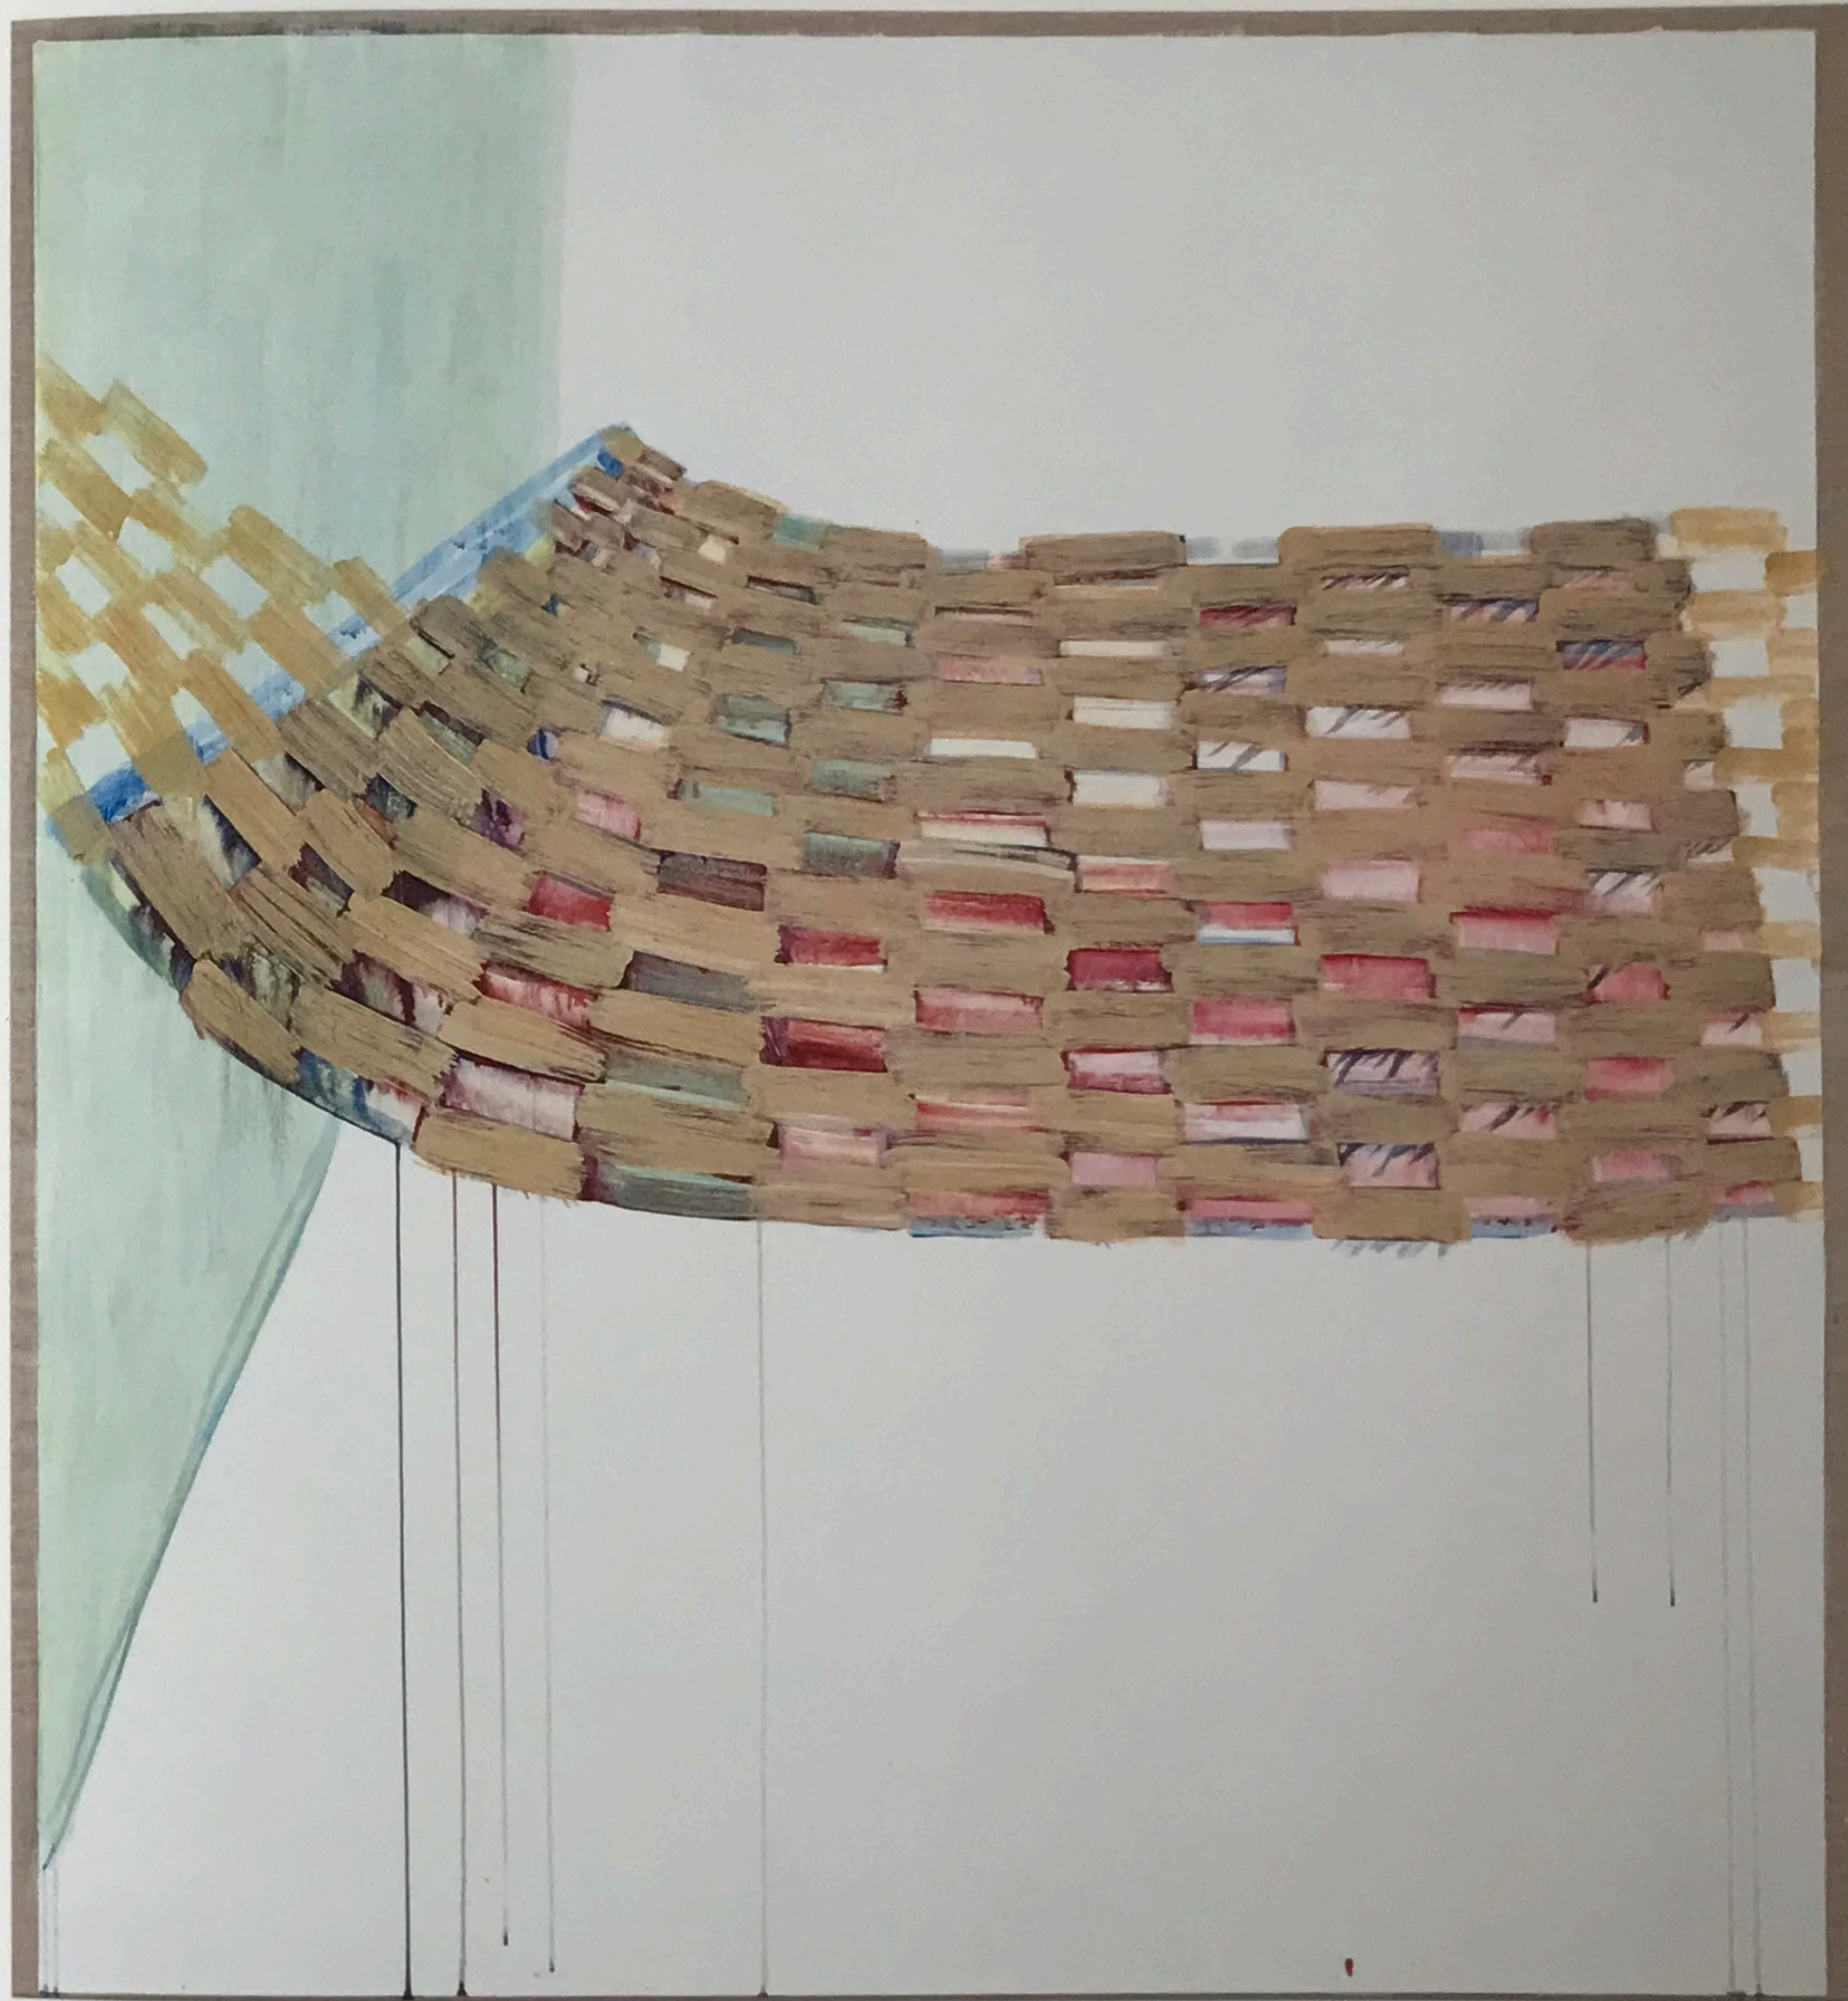

~ Petra Schweifer ~

right: hinter den Stoffen, 2015, oil, china ink, crayon, pencil on paper/linen, 150 x 140 cm
left: on the other side of the hand, 2016, carbon paper, permanent ink on paper, 18 x 14 cm, series of 110 (for theoral: oral music histories and interesting interviews) / exhibition view: Geheimes, Dunkles, 2016, Galerie Straihammer und Seidenschwann, Vienna

right: oben schaut man am Tag nie genau hin, 2015, oil, graphite on paper/linen, 150 x 140 cm
left: promising us hell, 2013, oil, tempera, crayon, pencil on paper/linen, 145 x 155 cm / The valley of a desk (excerpt), 2015, oil, carbon paper, tempera, china ink on cardboard, each approx. 14 x 21,6 cm

right: eine Schärfe an den Rändern (der länger werdenden Schatten), 2014, oil, tempera, crayon on paper/linen, 155 x 140 cm
left: exhibition view: Künstlerhauspassage, 2013, Vienna

right: Horizont wurde geknackt, 2014, oil, tempera, crayon paper/linen, 145 x 155 cm

left: Vierer, 2012, oil, tempera, crayon, pencil on canvas, 30 x 30 cm / leise kriechen, 2010, oil, crayon on paper, approx. 160 x 150 cm

right: gelber Mantel, 2012, oil, tempera, pencil on paper/linen, 155 x 150 cm
 left: drawings, 2013/2012, pencil on paper, approx. 28 x 21 cm