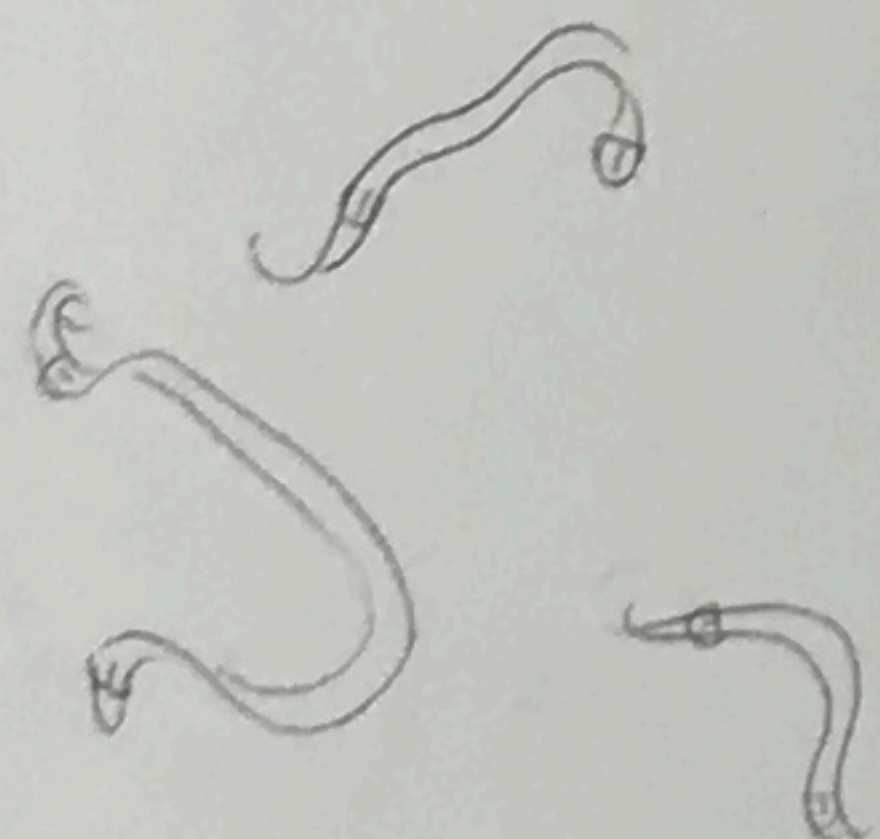

~ Petra Schweifer ~

right: hinter den Stoffen, 2015, oil, china ink, crayon, pencil on paper/linen, 150 x 140 cm
left: on the other side of the hand, 2016, carbon paper, permanent ink on paper, 18 x 14 cm, series of 110 (for theoral: oral music histories and interesting interviews) / exhibition view: Geheimes, Dunkles, 2016, Galerie Straihammer und Seidenschwann, Vienna

right: oben schaut man am Tag nie genau hin, 2015, oil, graphite on paper/linen, 150 x 140 cm
left: promising us hell, 2013, oil, tempera, crayon, pencil on paper/linen, 145 x 155 cm / The valley of a desk (excerpt), 2015, oil, carbon paper, tempera, china ink on cardboard, each approx. 14 x 21,6 cm

right: eine Schärfe an den Rändern (der länger werdenden Schatten), 2014, oil, tempera, crayon on paper/linen, 155 x 140 cm
left: exhibition view: Künstlerhauspassage, 2013, Vienna

right: Horizont wurde geknackt, 2014, oil, tempera, crayon paper/linen, 145 x 155 cm

left: Vierer, 2012, oil, tempera, crayon, pencil on canvas, 30 x 30 cm / leise kriechen, 2010, oil, crayon on paper, approx. 160 x 150 cm

right: gelber Mantel, 2012, oil, tempera, pencil on paper/linen, 155 x 150 cm
 left: drawings, 2013/2012, pencil on paper, approx. 28 x 21 cm