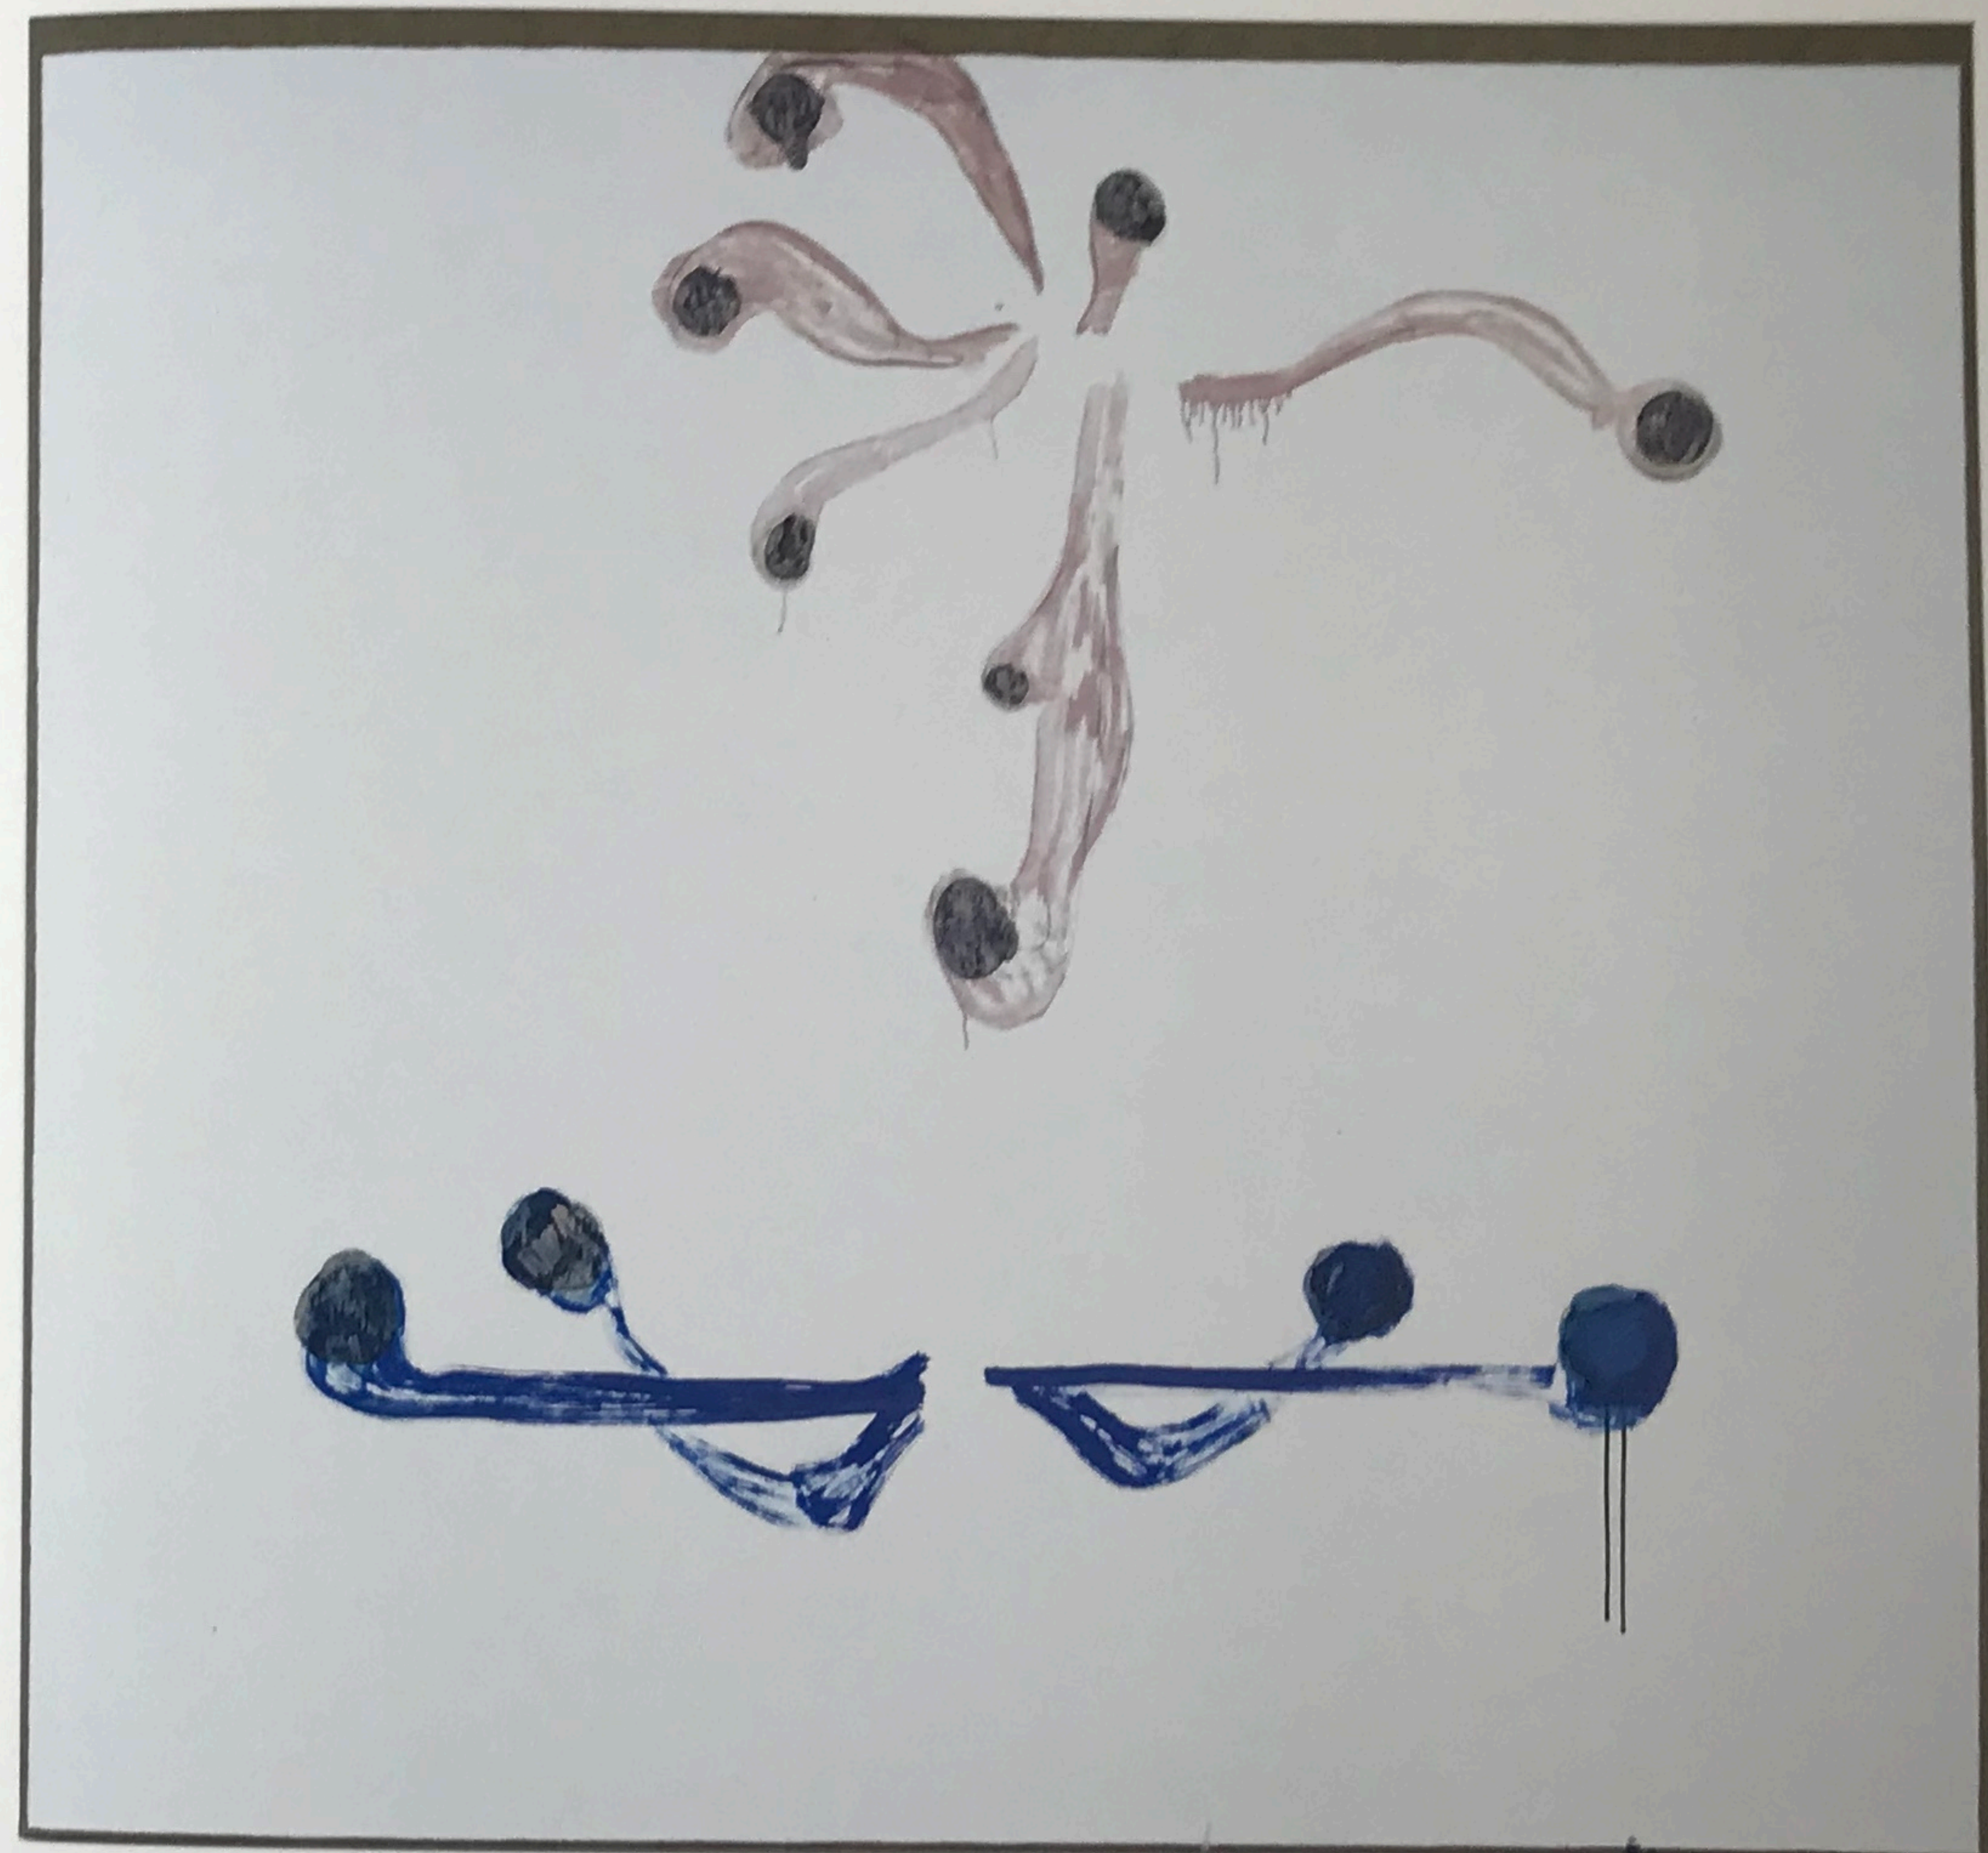

~ Petra Schweifer ~

right: hinter den Stoffen, 2015, oil, china ink, crayon, pencil on paper/linen, 150 x 140 cm
left: on the other side of the hand, 2016, carbon paper, permanent ink on paper, 18 x 14 cm, series of 110 (for theoral: oral music histories and interesting interviews) / exhibition view: Geheimes, Dunkles, 2016, Galerie Straihammer und Seidenschwann, Vienna

right: oben schaut man am Tag nie genau hin, 2015, oil, graphite on paper/linen, 150 x 140 cm
left: promising us hell, 2013, oil, tempera, crayon, pencil on paper/linen, 145 x 155 cm / The valley of a desk (excerpt), 2015, oil, carbon paper, tempera, china ink on cardboard, each approx. 14 x 21,6 cm

right: eine Schärfe an den Rändern (der länger werdenden Schatten), 2014, oil, tempera, crayon on paper/linen, 155 x 140 cm
left: exhibition view: Künstlerhauspassage, 2013, Vienna

right: Horizont wurde geknackt, 2014, oil, tempera, crayon paper/linen, 145 x 155 cm

left: Vierer, 2012, oil, tempera, crayon, pencil on canvas, 30 x 30 cm / leise kriechen, 2010, oil, crayon on paper, approx. 160 x 150 cm

right: gelber Mantel, 2012, oil, tempera, pencil on paper/linen, 155 x 150 cm
 left: drawings, 2013/2012, pencil on paper, approx. 28 x 21 cm